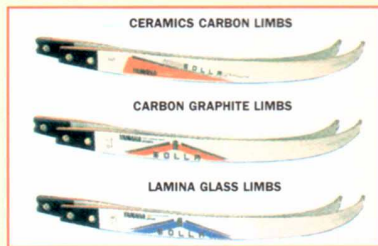

**YAMAHA EOLLA** Yamaha's Super Top Tournament Eolla Bow - designed to minimise vibration in the handle. Limbs with enhanced shooting characteristics.

6

**Draw weight** (Draw weight: measured at 26" from pivot point)

Bow Length	Combination		"EOLLA" Ceramics Carbon, Carbon Graphite, Lamina Glass
	Handle	Limb	
64"	Short	Short	30-43 lbs.
66" (68")		Medium	30-49 lbs.
		Long	35-45 lbs.
66"	Long	Short	29-42 lbs.
68"		Medium	29-48 lbs.
70"		Long	34-44 lbs.

**Grips Eolla** Low, medium, high and MX (medium low)

**Master string height:**

64" 8<sup>1</sup>/<sub>4</sub>, 66" 8<sup>1</sup>/<sub>2</sub>, 68" 8<sup>3</sup>/<sub>4</sub>, 70" 9"

**Bow weight:**

(ceramics carbon) 64"/66": 1.43kg,

**Performance Profile:** Expert-to professional-level international tournament archers. Clicker indexed **Colour:** Clear Anodised silver

**Component Limbs**

Choose from high-modulus Carbon Graphite Reflex (CGR) or the new technology of Carbon Ceramic Kevlar (CCK) construction for their efficient energy storage and vibration-dampening characteristics. Time-honoured wood-core fibre-glass limbs (GWR) area also available in 66" or 68" how models. All limbs are adjustable over a 5 lb range for added versatility.