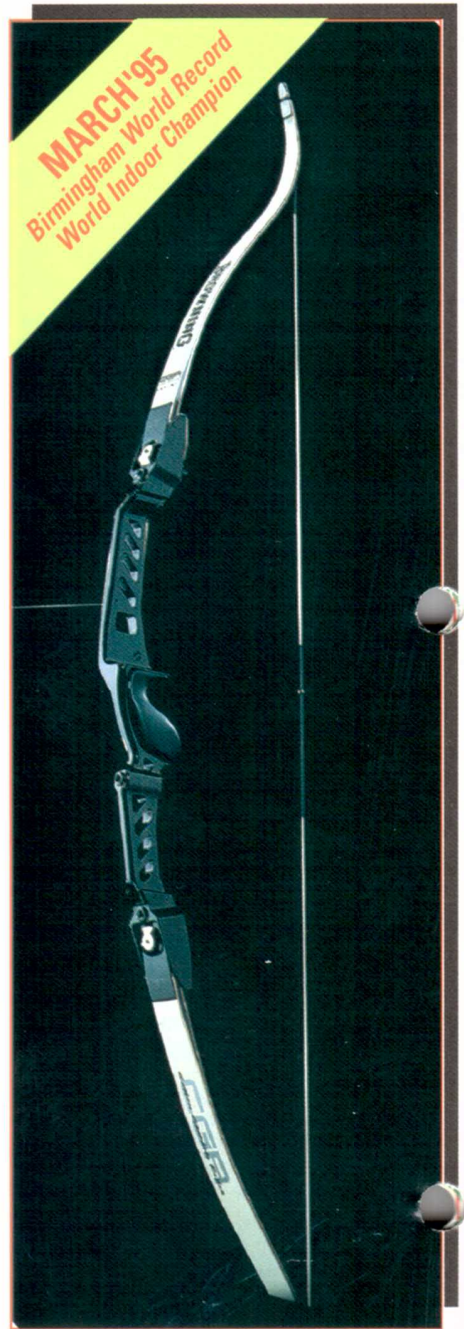

**Grips Eolla** Low, medium, high and MX (medium low)

**Master string height:**

64" 8<sup>1</sup>/<sub>4</sub>, 66" 8<sup>1</sup>/<sub>2</sub>, 68" 8<sup>3</sup>/<sub>4</sub>, 70" 9"

**Bow weight:**

(ceramics carbon) 64"/66": 1.43kg,

- PLUS -

**NEW MULTICOLOUR HANDLES  
TO SPECIAL ORDER**

**PRICES EOLLA BOWS**

**HANDLES**

**YB15H** Standard colour handle **£251.14 (E)**

**YB16H** 2 tone colour handle **£289.78 (E)**

**YB14H** 3 colour handle **£302.66 (E)**

**LIMBS**

**YB15A** Standard lamina glass limbs **£347.74 (E)**

**YB16A** Carbon graphite limbs **£447.77 (E)**

**YB17A** Ceramics carbon limbs **£540.92 (E)**

**ACCESSORIES**

**YB13** Eolla grips **£5.96 (A)**

**YA21** EX plunger button **£19.95 (A)**

**BROWNING OLYMPIAN**

**MARCH 95**  
Birmingham World Record  
World Indoor Champion

**Olympian™ Riser**

The Olympian's aluminium riser is machined from a solid billet of 6061-T6 aircraft aluminium. Precise limb alignment is easily achieved through the use of dual limb pivots and a unique riser-to-limb dual taper design. Draw weight settings are adjustable over a 5 lb. range and can be locked in position - and stay locked even when limbs are removed and re-installed.